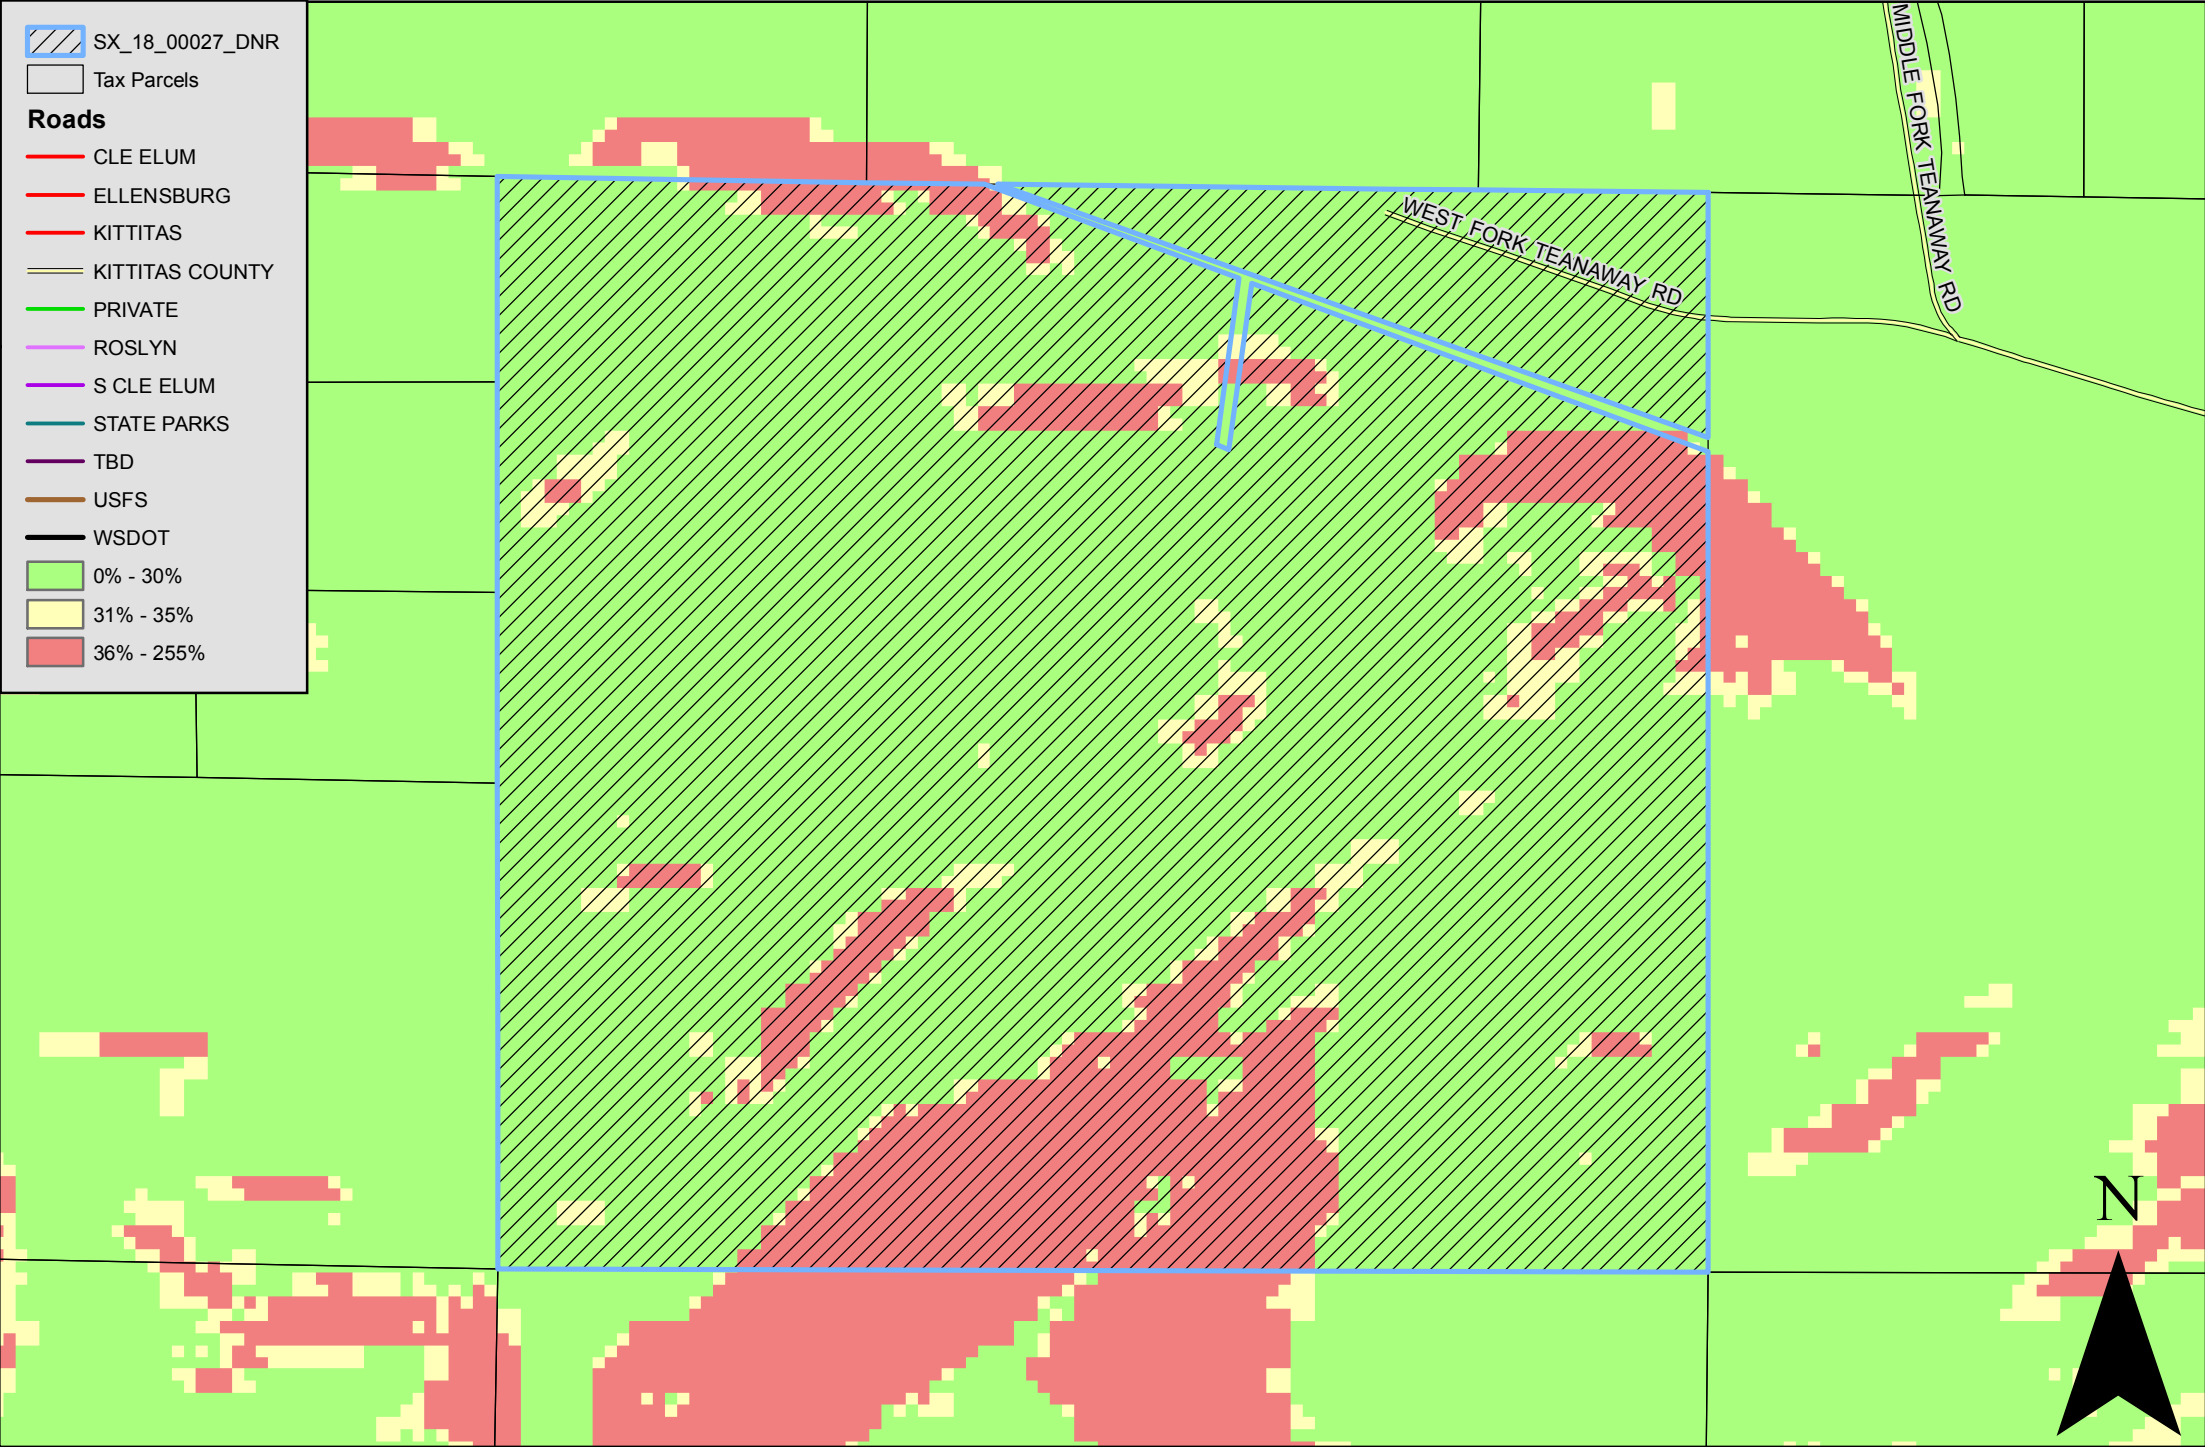

SX-18-00027 DNR

1:10,000

Hazardous Slopes